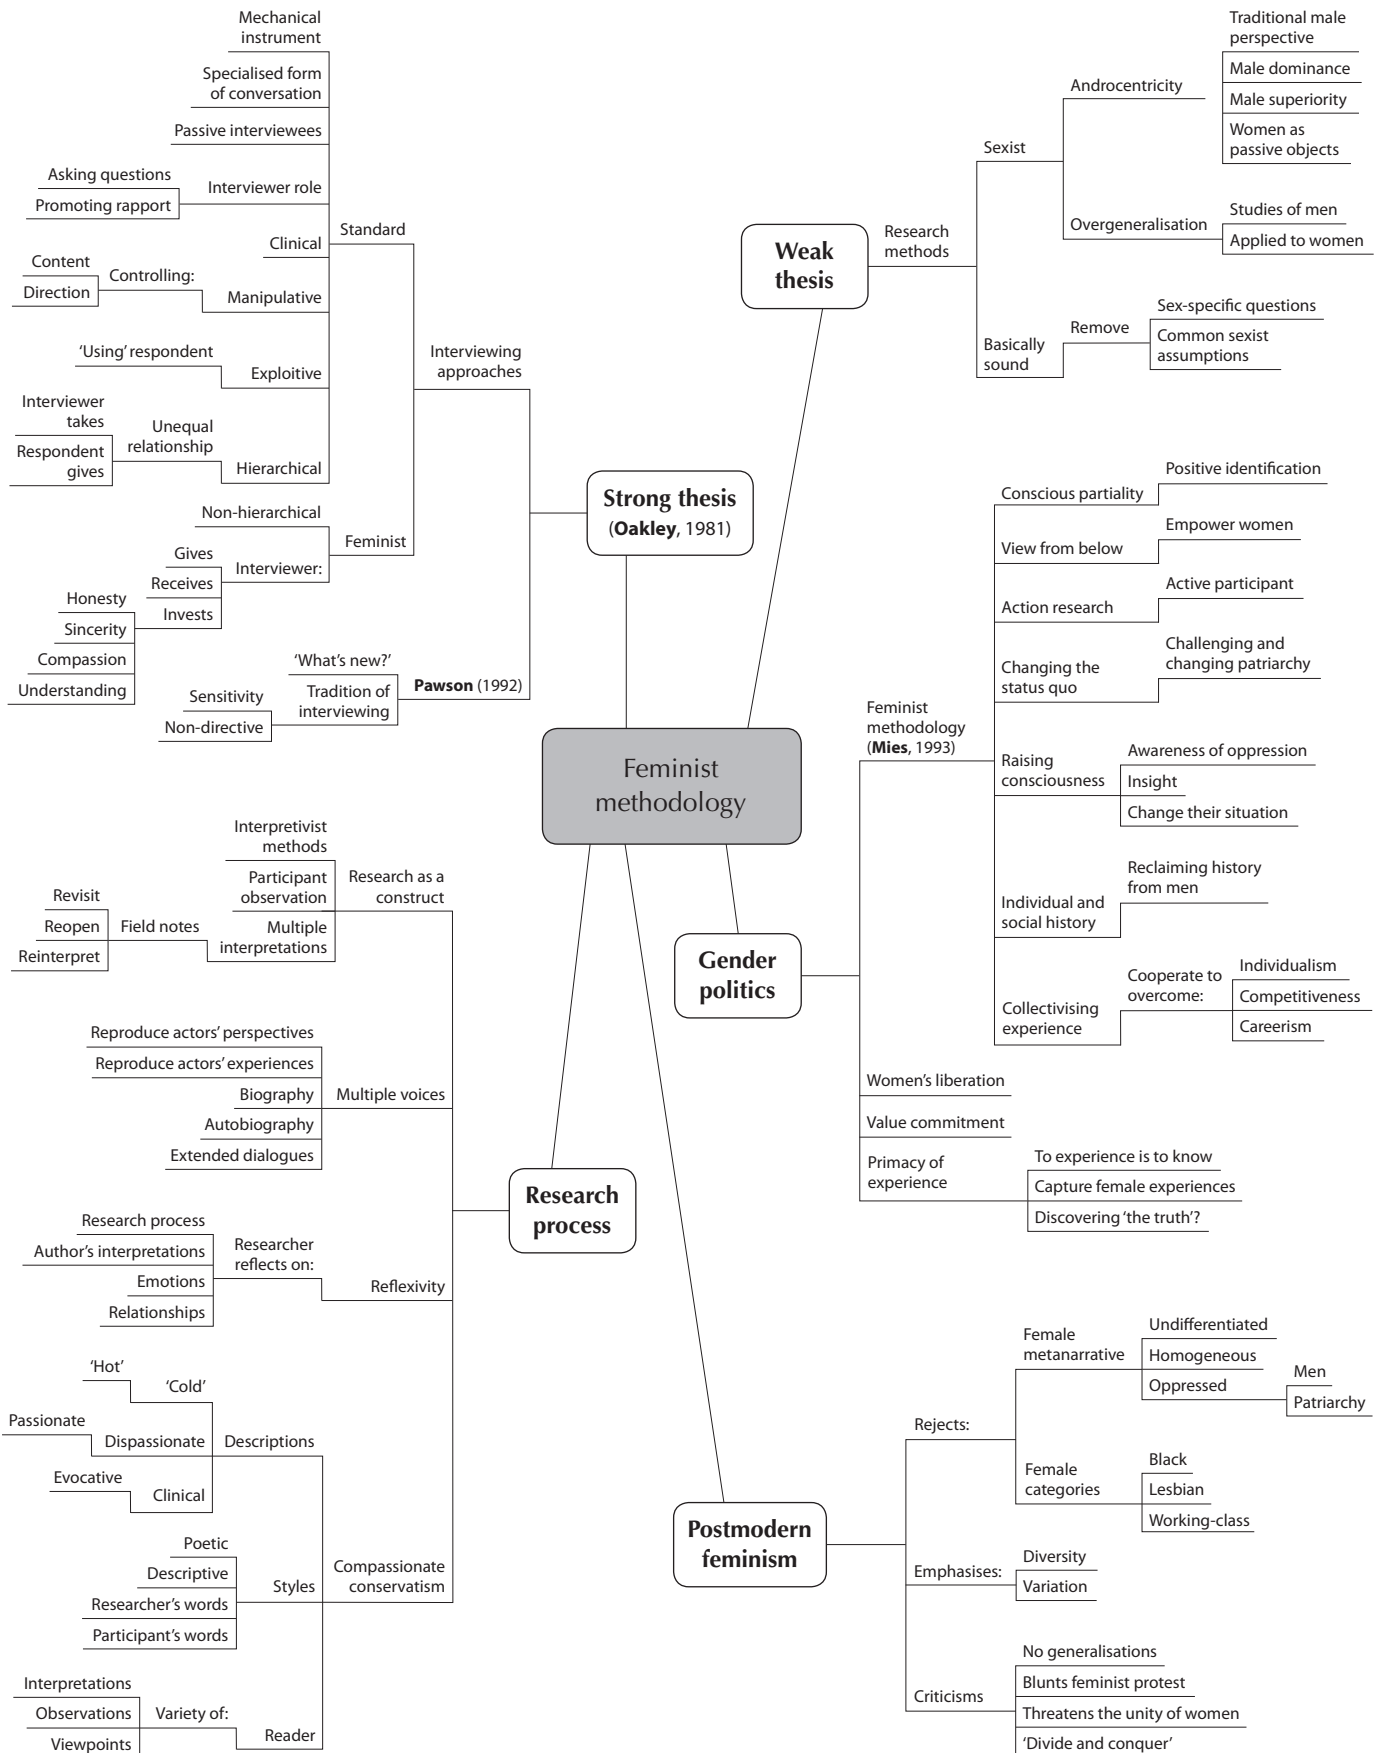

Revision maps

Unit 5: Feminist methodology (pages 241–244)

Revision maps

Unit 6: Sociology, methodology and values (pages 245–248)

Revision maps

Unit 7: Sociology and social policy (1) (pages 248–250)

Revision maps