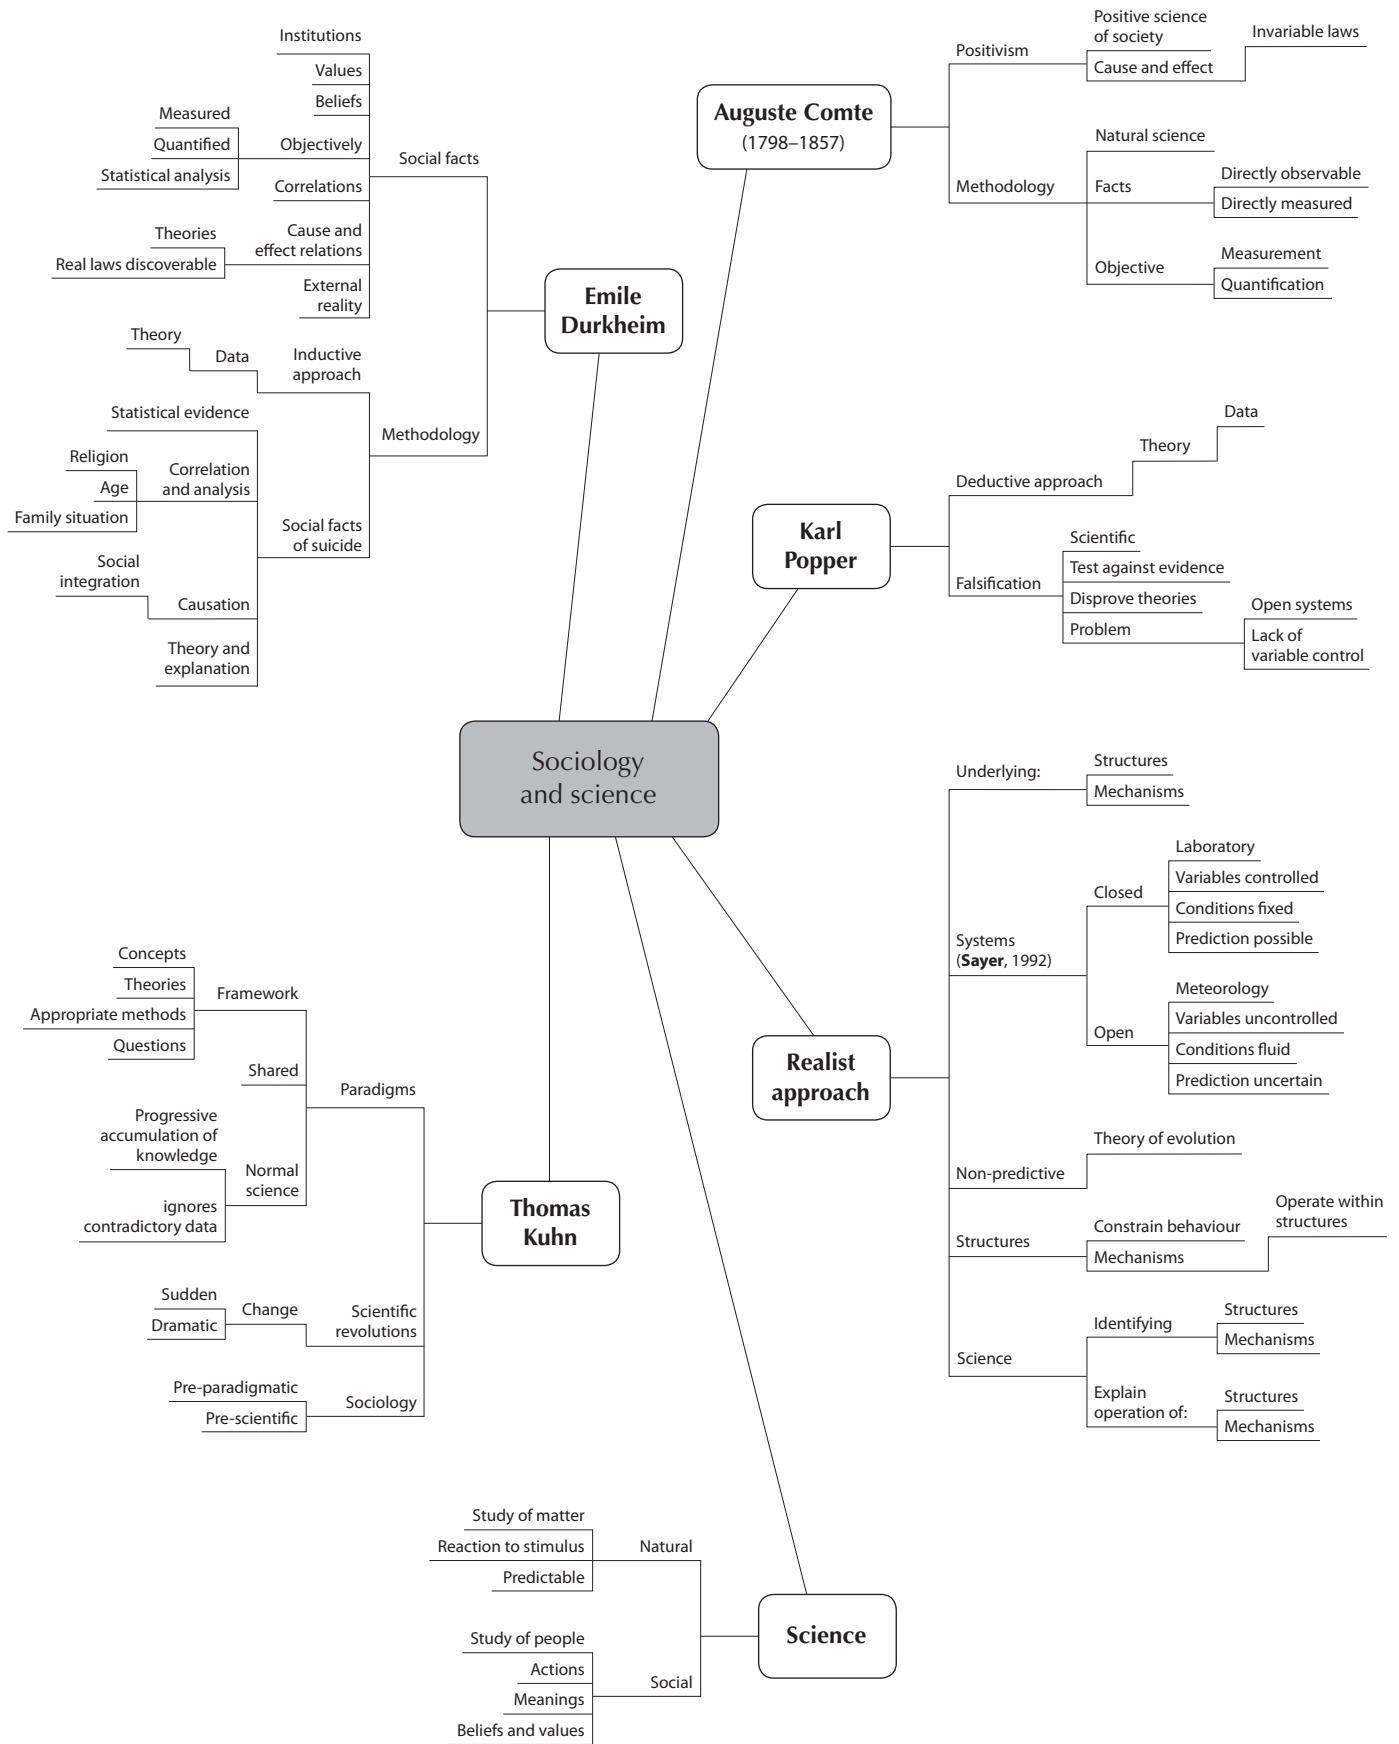

Revision maps

Unit 2: Sociology and science (pages 229–234)