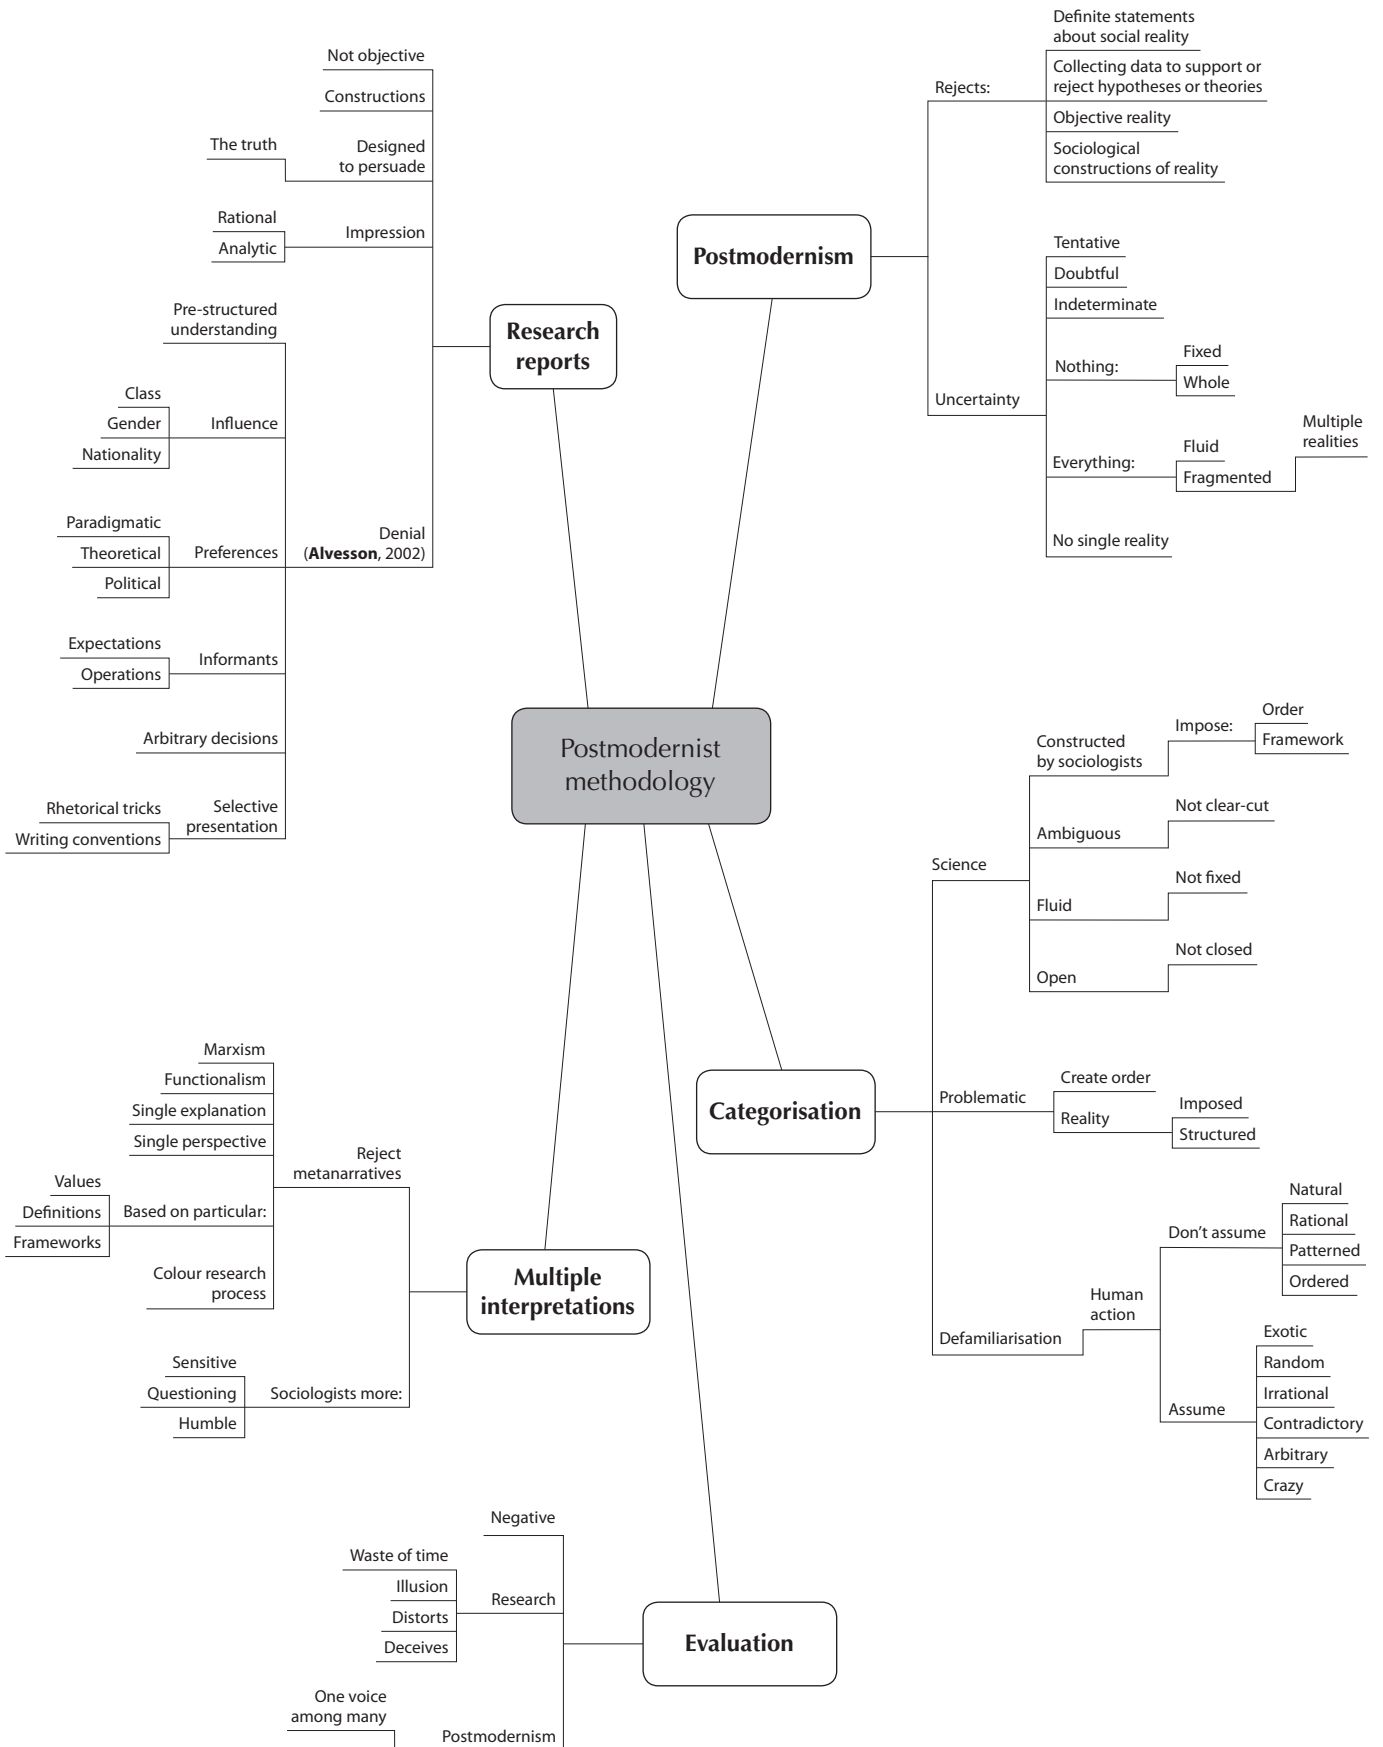

Revision maps

Unit 1: Assessing research findings (pages 225–228)

Revision maps

Unit 2: Sociology and science (pages 229–234)

Revision maps

Unit 3: Interpretivist methodology (pages 234–238)

Revision maps

Unit 4: Postmodernist methodology (pages 238–240)

Revision maps

Unit 5: Feminist methodology (pages 241–244)

Revision maps

Unit 6: Sociology, methodology and values (pages 245–248)

Revision maps

Unit 7: Sociology and social policy (1) (pages 248–250)

Revision maps

Unit 7: Sociology and social policy (2) (pages 250–252)