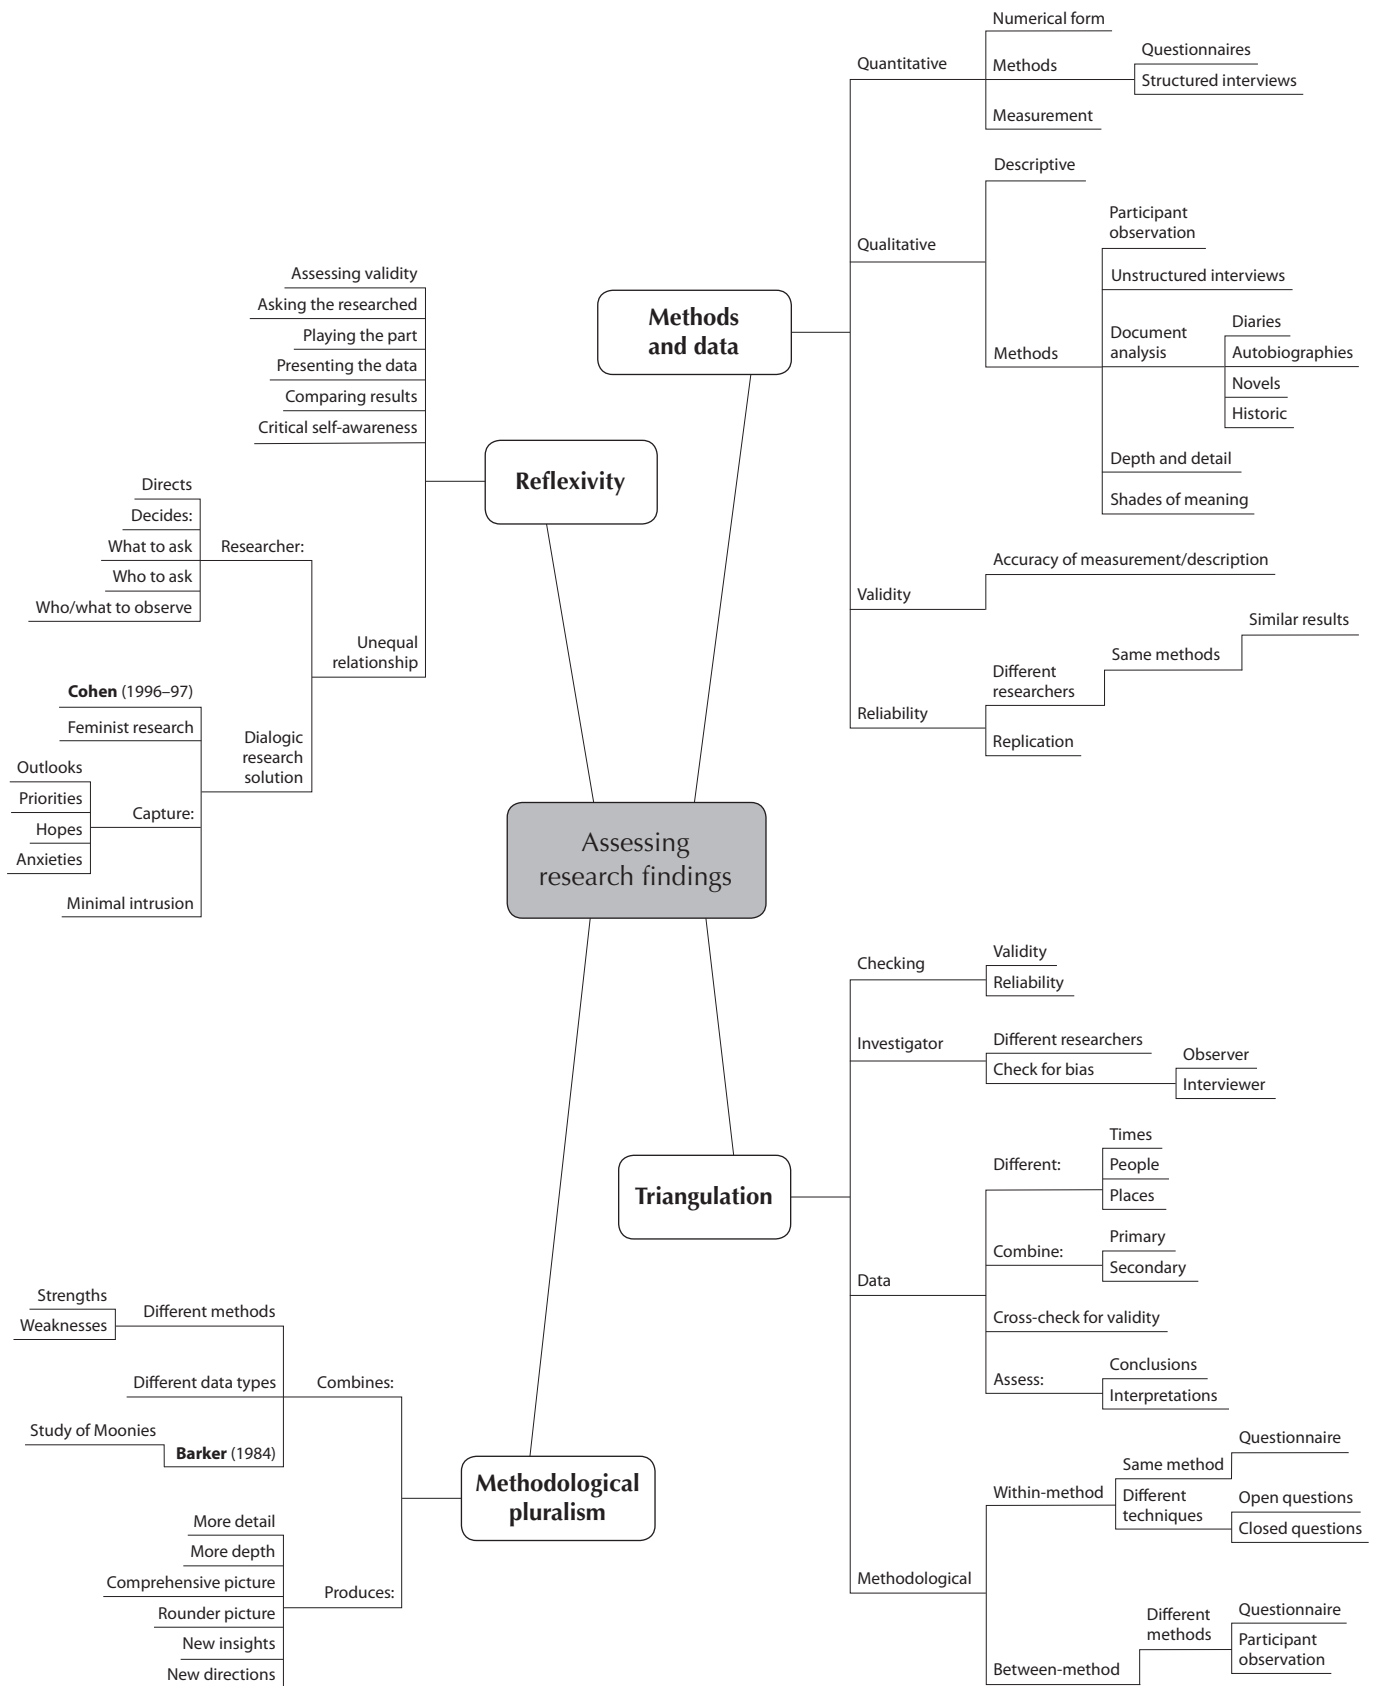

Revision maps

Unit 1: Assessing research findings (pages 225–228)