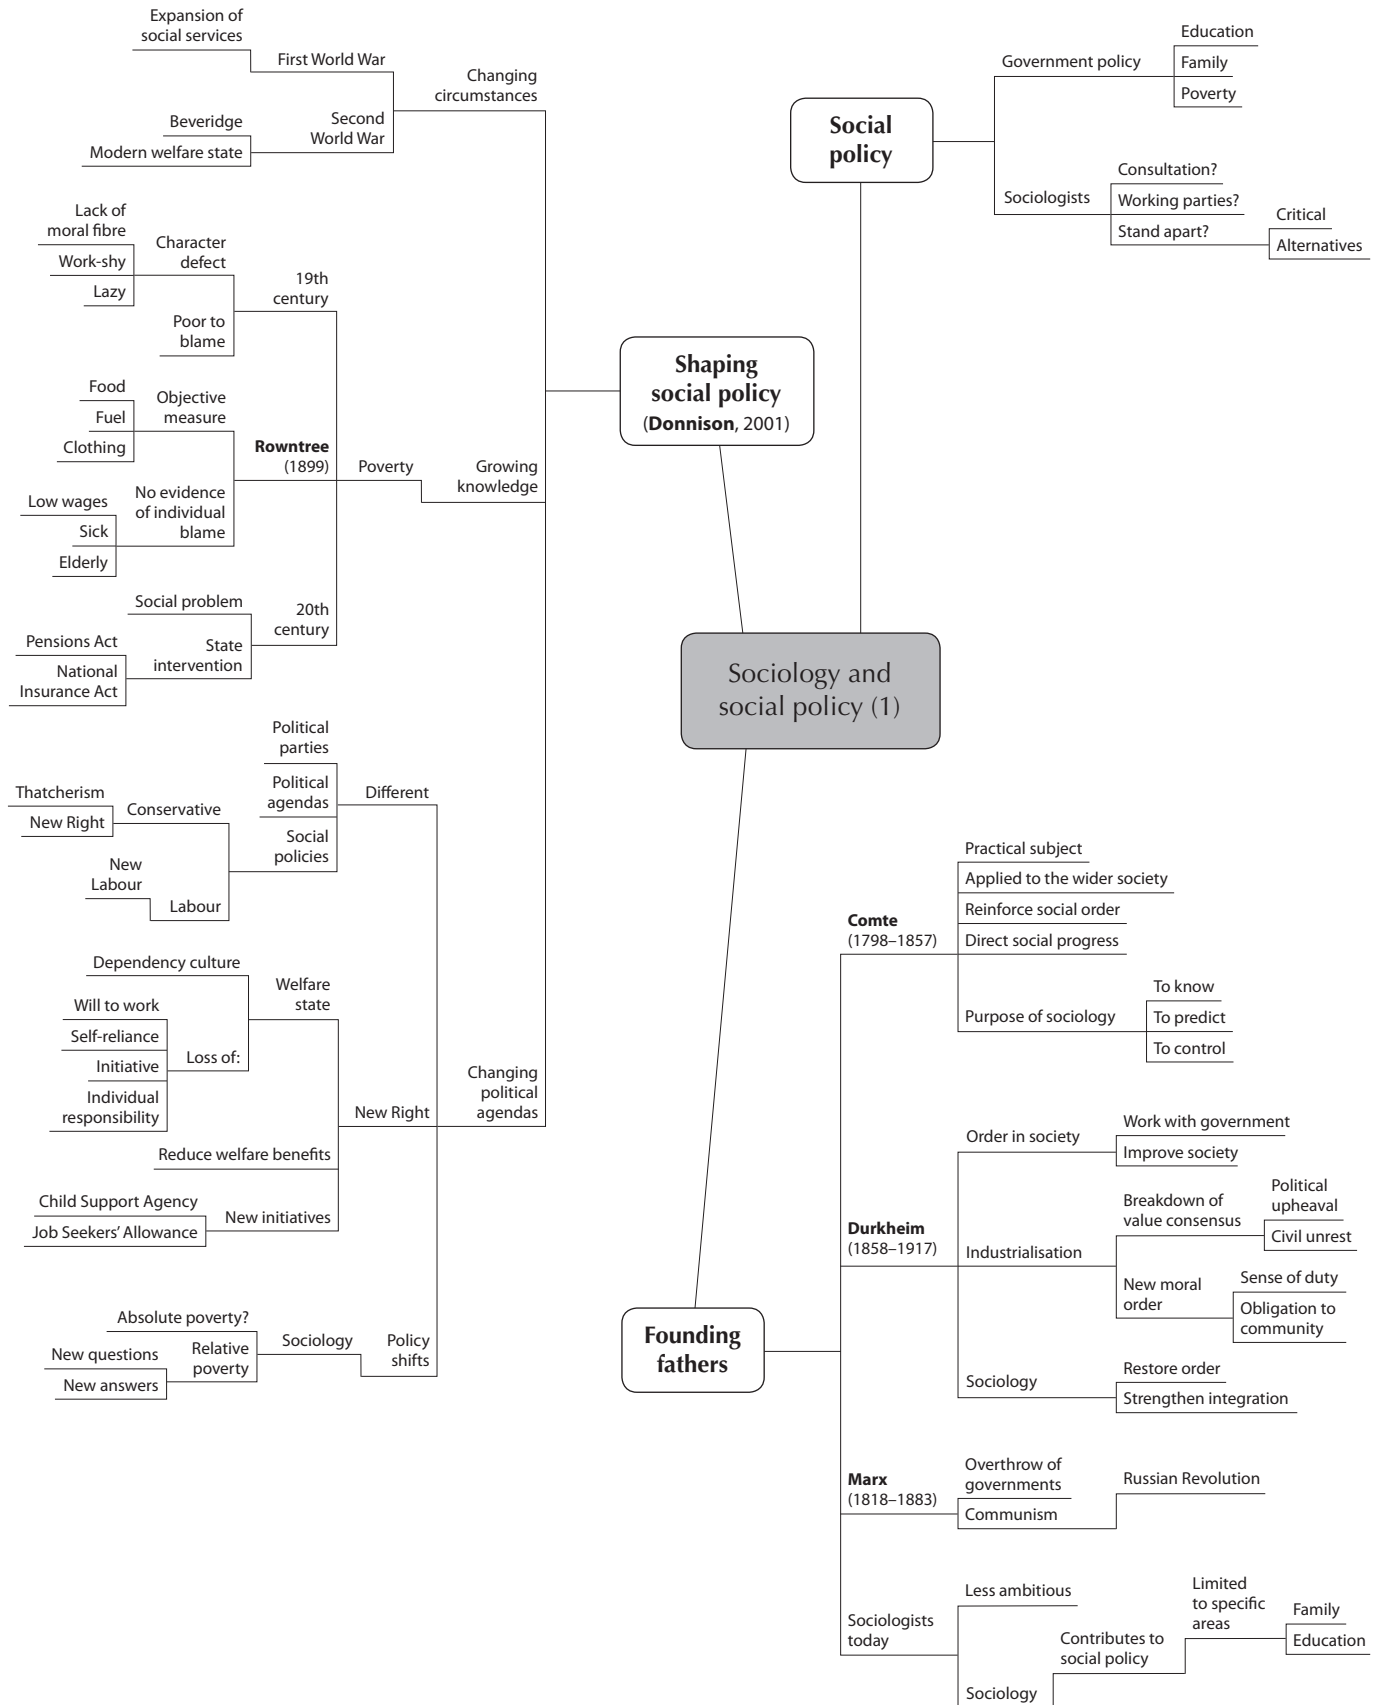

Revision maps

Unit 5: Feminist methodology (pages 241–244)

Revision maps

Unit 6: Sociology, methodology and values (pages 245–248)

Revision maps

Unit 7: Sociology and social policy (1) (pages 248–250)

Revision maps

Unit 7: Sociology and social policy (2) (pages 250–252)