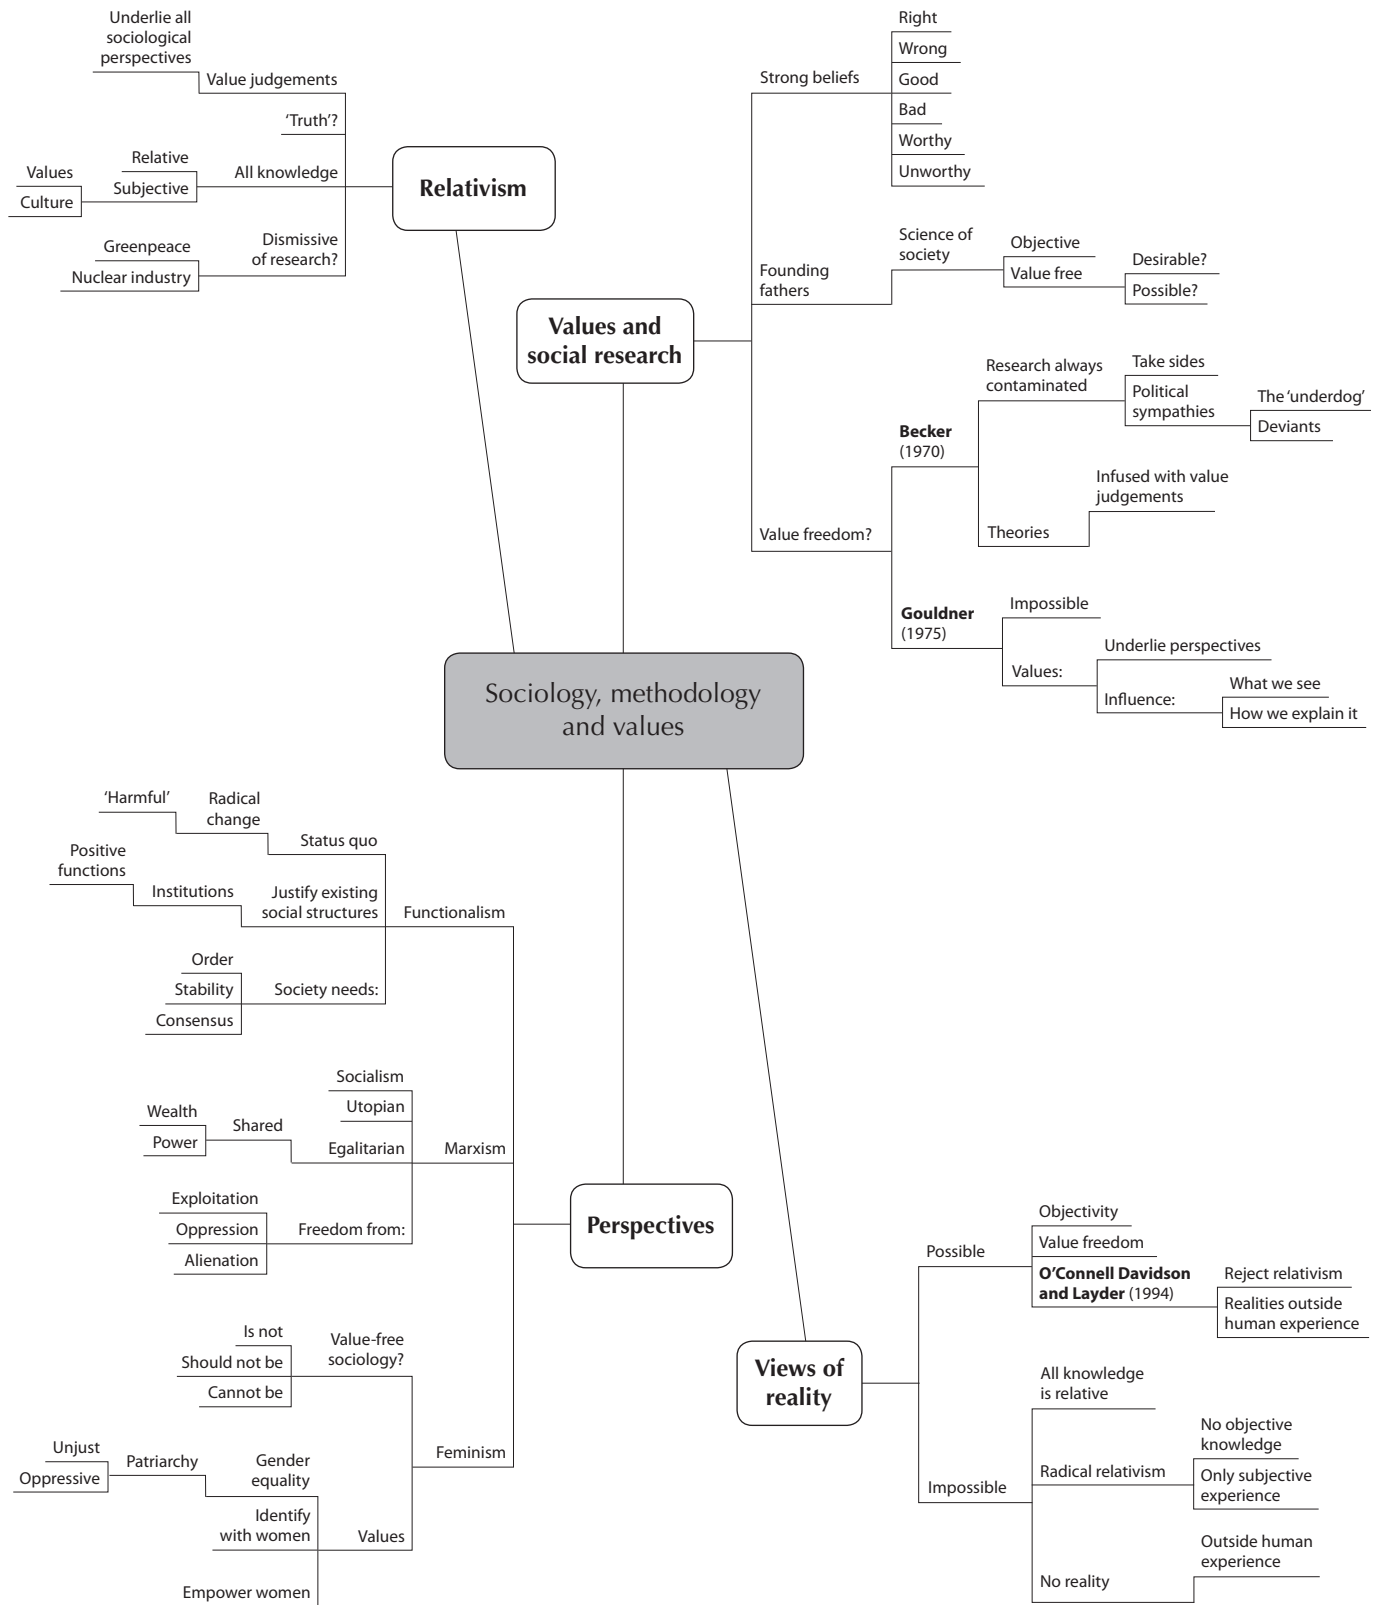

Revision maps

Unit 5: Feminist methodology (pages 241–244)

Revision maps

Unit 6: Sociology, methodology and values (pages 245–248)

Revision maps

Unit 7: Sociology and social policy (1) (pages 248–250)

Revision maps